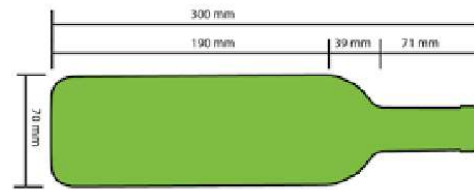

DX-48.130

Standard 750mL Bordeaux bottle