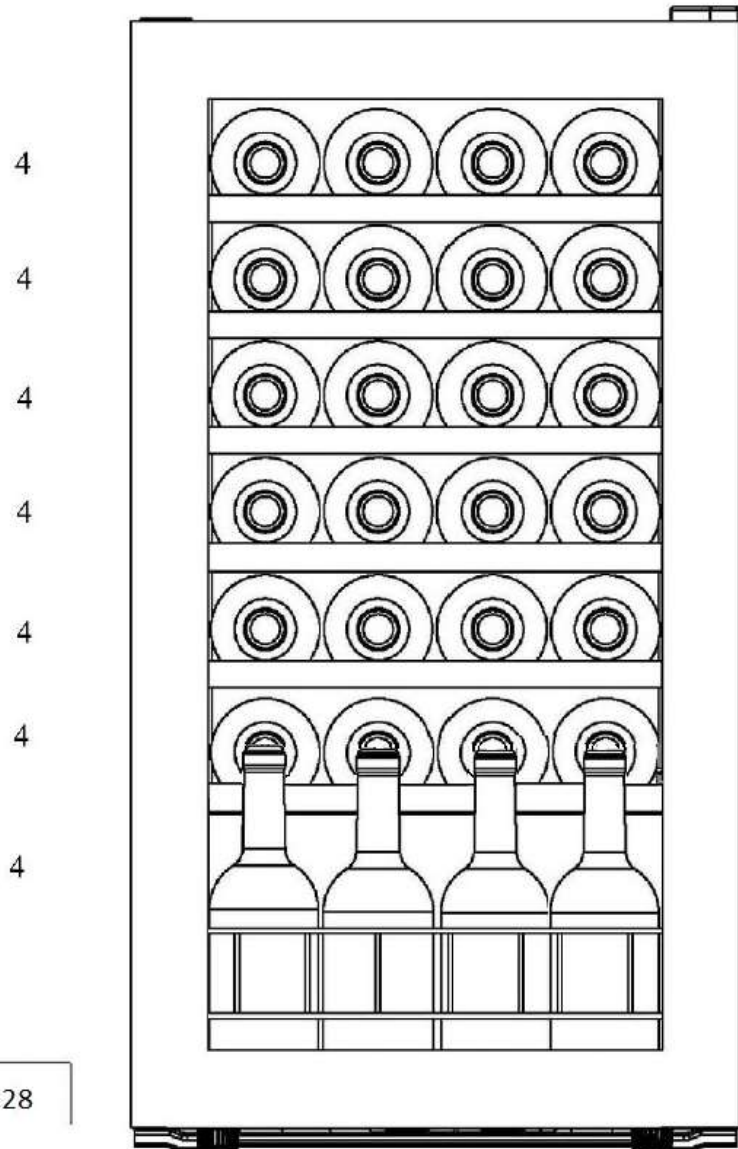

DX-28.88

Standard 750mL Bordeaux bottle