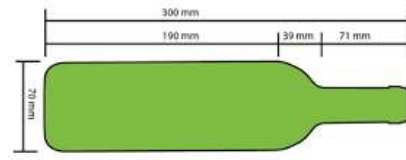

DX-28.88

Standard 750mL Bordeaux bottle