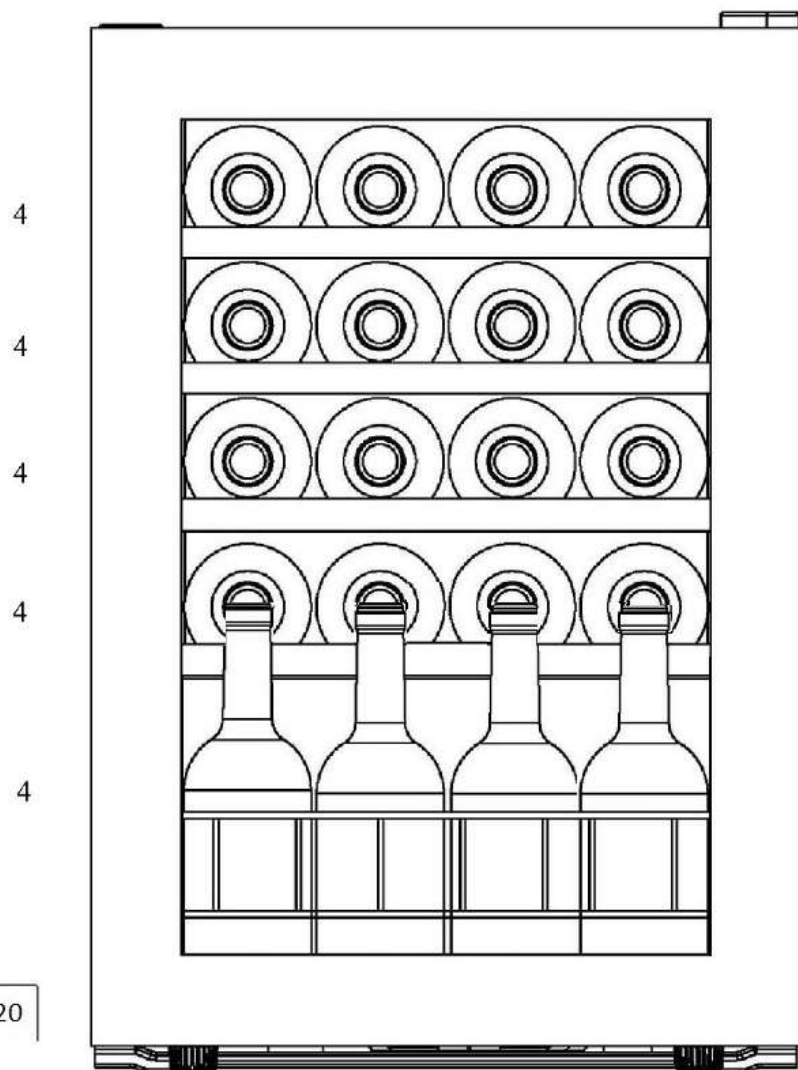

DX-20.62

Standard 750mL Bordeaux bottle