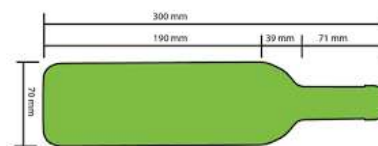

DX-20.62

Standard 750mL Bordeaux bottle